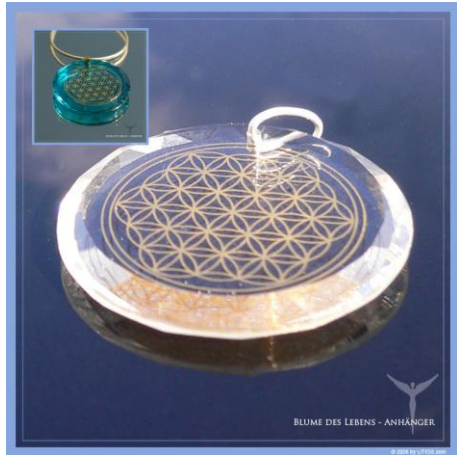

Flower of Life Pendant

The Divine Matrix

Material:

High quality, finely polished glass with “Flower of Life” embossing in gold, comes with bail for hanging

Crystalline energization and initiation

Diameter: 3/4 in. / 3.3 cm **Depth:** 3/16 in. / 4 mm

Available in 2 colours:

crystal clear
turquoise blue

Spiritual Potential:

The Divine Matrix – the renewal of our Matrix – setting us free and releasing us from all programs, conditions, bonds and grids – being interwoven into the Light Universe and connected with all Brothers and Sisters of Light – the original Creation Matrix is being activated – the return to Oneness – gate to the “Kingdom of Heaven” – the Key of Metatron

Possible Uses:

Pendant for the aura, energy work, harmonization of chakras.

You may wear the “Flower of Life” as a pendant and it will expand its loving energy in your aura. You can place it on one chakra during meditations or in front of you ... You fill rooms with this energy by hanging the Flower of Life in a suitable place.

Excerpt from the Channelling by Archangel Metatron:

I, Metatron El Shaddai, show you the splendour of creation. Oh, behold, how everything arising from the unmanifested love of God aligns into its correct order. It is the Flower of Life or the Divine Matrix – the order of all things, the order of the universe, the order of love ... And I, Metatron, stand at the gate to the manifested universe – the divine Primordial Creation Spirit. I hold the Divine Matrix in my hands and when you connect with this Divine Matrix, you will be raised up to the plane of Ain Soph and All-That-Is. You connect with everything you are, with your Divine Oneness, your Divine Matrix. You are the universe and the universe is within you – the Light Universe, the universe of the spirit. I stand at the portal to the Kingdom of Heaven, the gate of creation, the gate of Ain Soph.