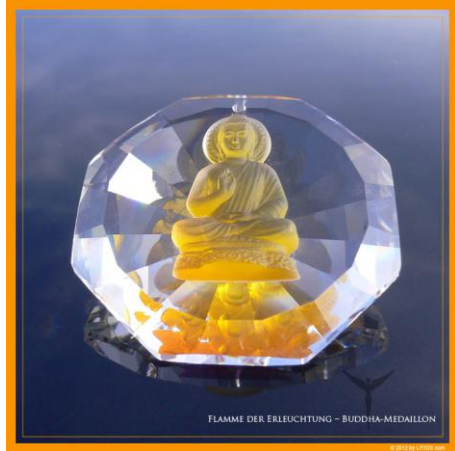

Buddha Pendant diamond

Awakening of the Master Soul

Material:

High quality, finely polished, faceted zirconia and golden glass Buddha, comes with a bail for hanging

Diamond energization and initiation

Diameter: 1-1/8 in. / 28 mm

Depth: 3/8 in. / 9 mm

Spiritual Potential:

The energy of enlightenment expands within you – awakening of the Divine within you – being in resonance with the heartbeat of God and the OM of the universe – being One with All-That-Is – peace – deep serenity – the state of Eternal Being – the presence of Masters and Avatars in your aura – being connected with the Matrix of the Ascended Masters – awakening of the Master Soul within you

The enlightened Masters and Avatars envelop you in their presence. You will be in resonance with the OM of the universe, the breath and rhythm of God. The whole Light Universe attunes to this divine resonance and so do you.

The absolute Divine State of Being – peace – deep serenity – deep truth – light and love expand within you. Deception, i.e., the veil of Maja will vanish – the energy of enlightenment and bliss will suffuse you – the Flame of Enlightenment is rekindled in your heart, and awakens the Divine within you. The presence of the enlightened ones awakens the Master Soul within you. You are surrounded by Masters who will guide and teach you.

Possible Uses:

This pendant is excellent for harmonizing your aura.

You may put it on one chakra during meditations or put it in front of you. You may also wear it as pendant in your aura.

Excerpt from the Channelling by Buddha, the Enlightened Master, and Metatron:

A Master Soul is always in harmony with the heartbeat of God and the OM, the breath of God. A Master Soul is in unison with this origin and divine tact, the Primordial Source, the Divine and Eternity. A Master Soul bears this divine presence within itself, wherever it may be. Its Divinity is omnipresent.

Such a Master Soul emanates the Eternal Light in infinite radiance, in living movement, in divine liveliness, and suffuses everything around it. The presence of such a Master Soul will touch everything and fill everything with the divine breath, the divine rhythm ...

This Master's amulet in the frequency of the diamond light is able to open this Master Portal within you and therefore you will become increasingly aware of the significance of being a Master Soul on this Earth. It also means that – by wearing this pendant and meditating with it – you will be surrounded by Master Souls. They will lovingly embrace you, manifest their presence in your soul in order to teach you and learn from them.